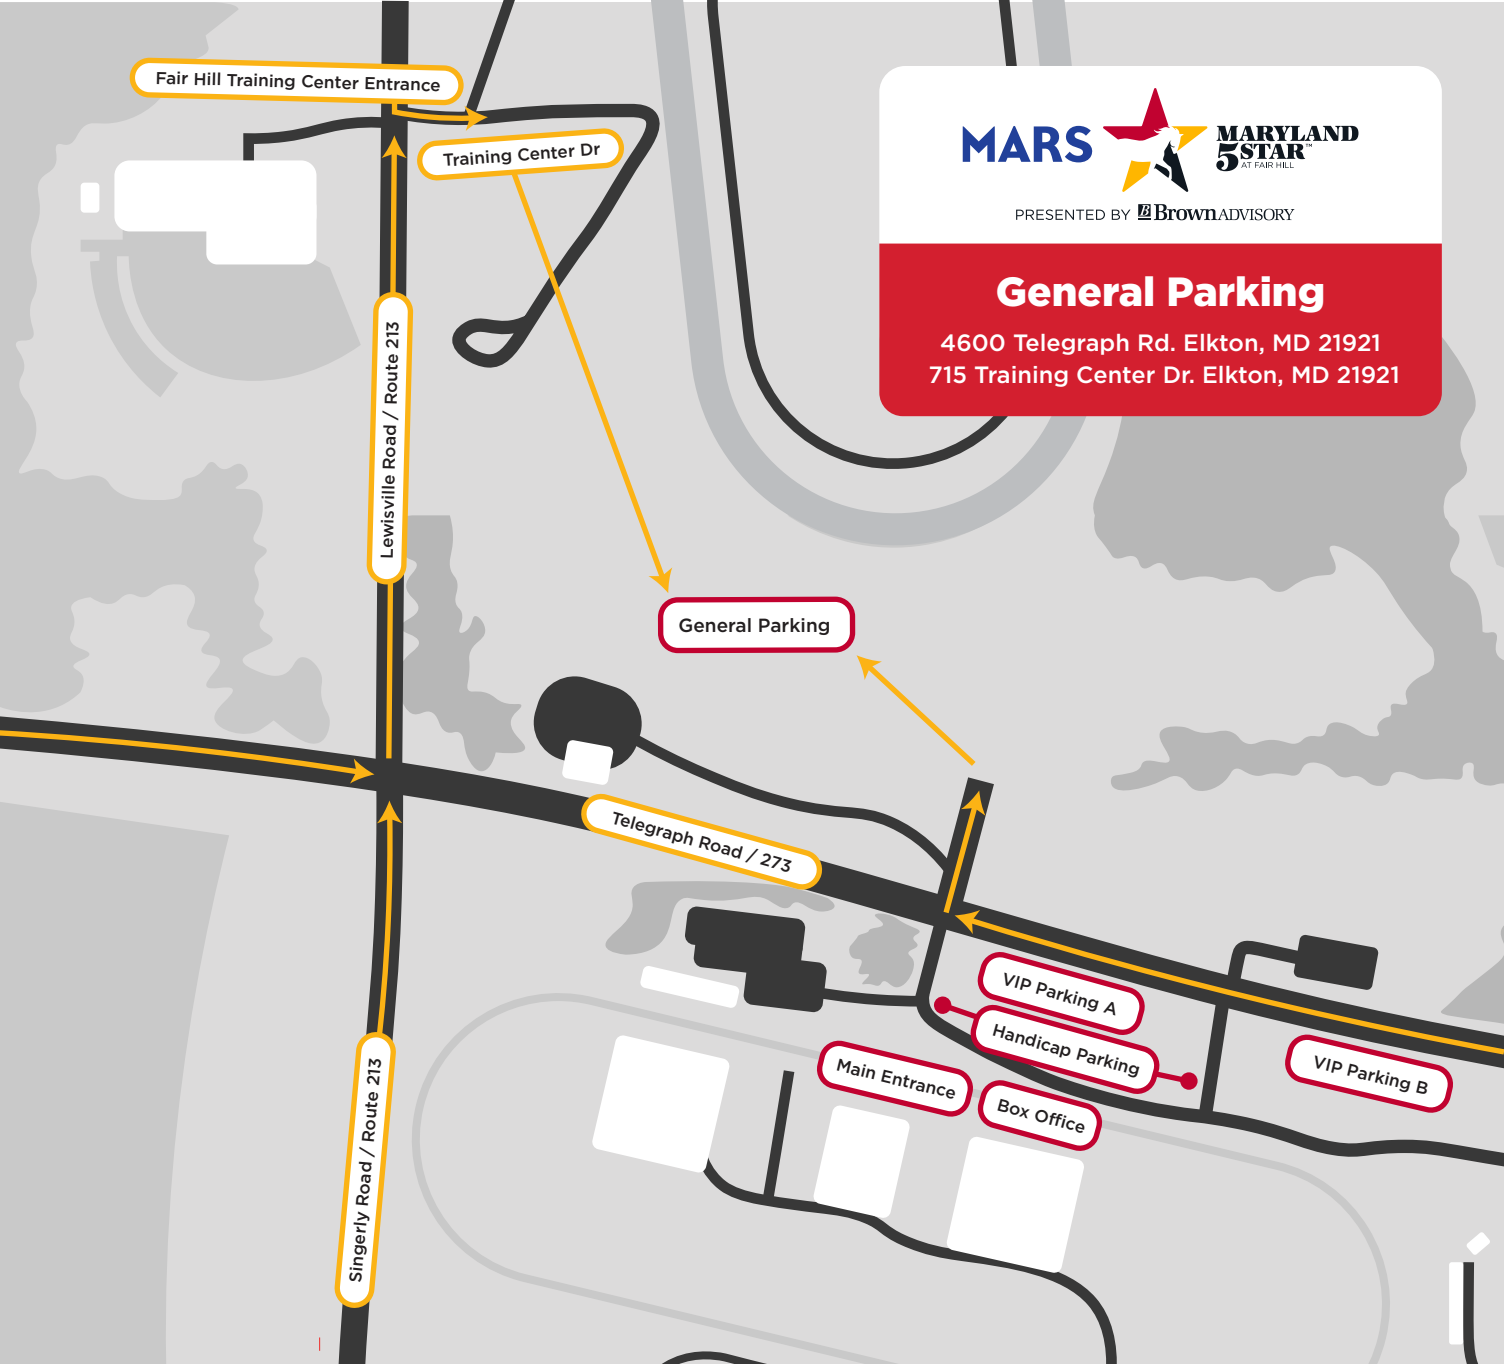

## General Parking

4600 Telegraph Rd. Elkton, MD 21921  
715 Training Center Dr. Elkton, MD 21921

Fair Hill Training Center Entrance

Training Center Dr

Lewisville Road / Route 213

Singerly Road / Route 213

General Parking

Telegraph Road / 273

VIP Parking A

Handicap Parking

VIP Parking B

Main Entrance

Box Office